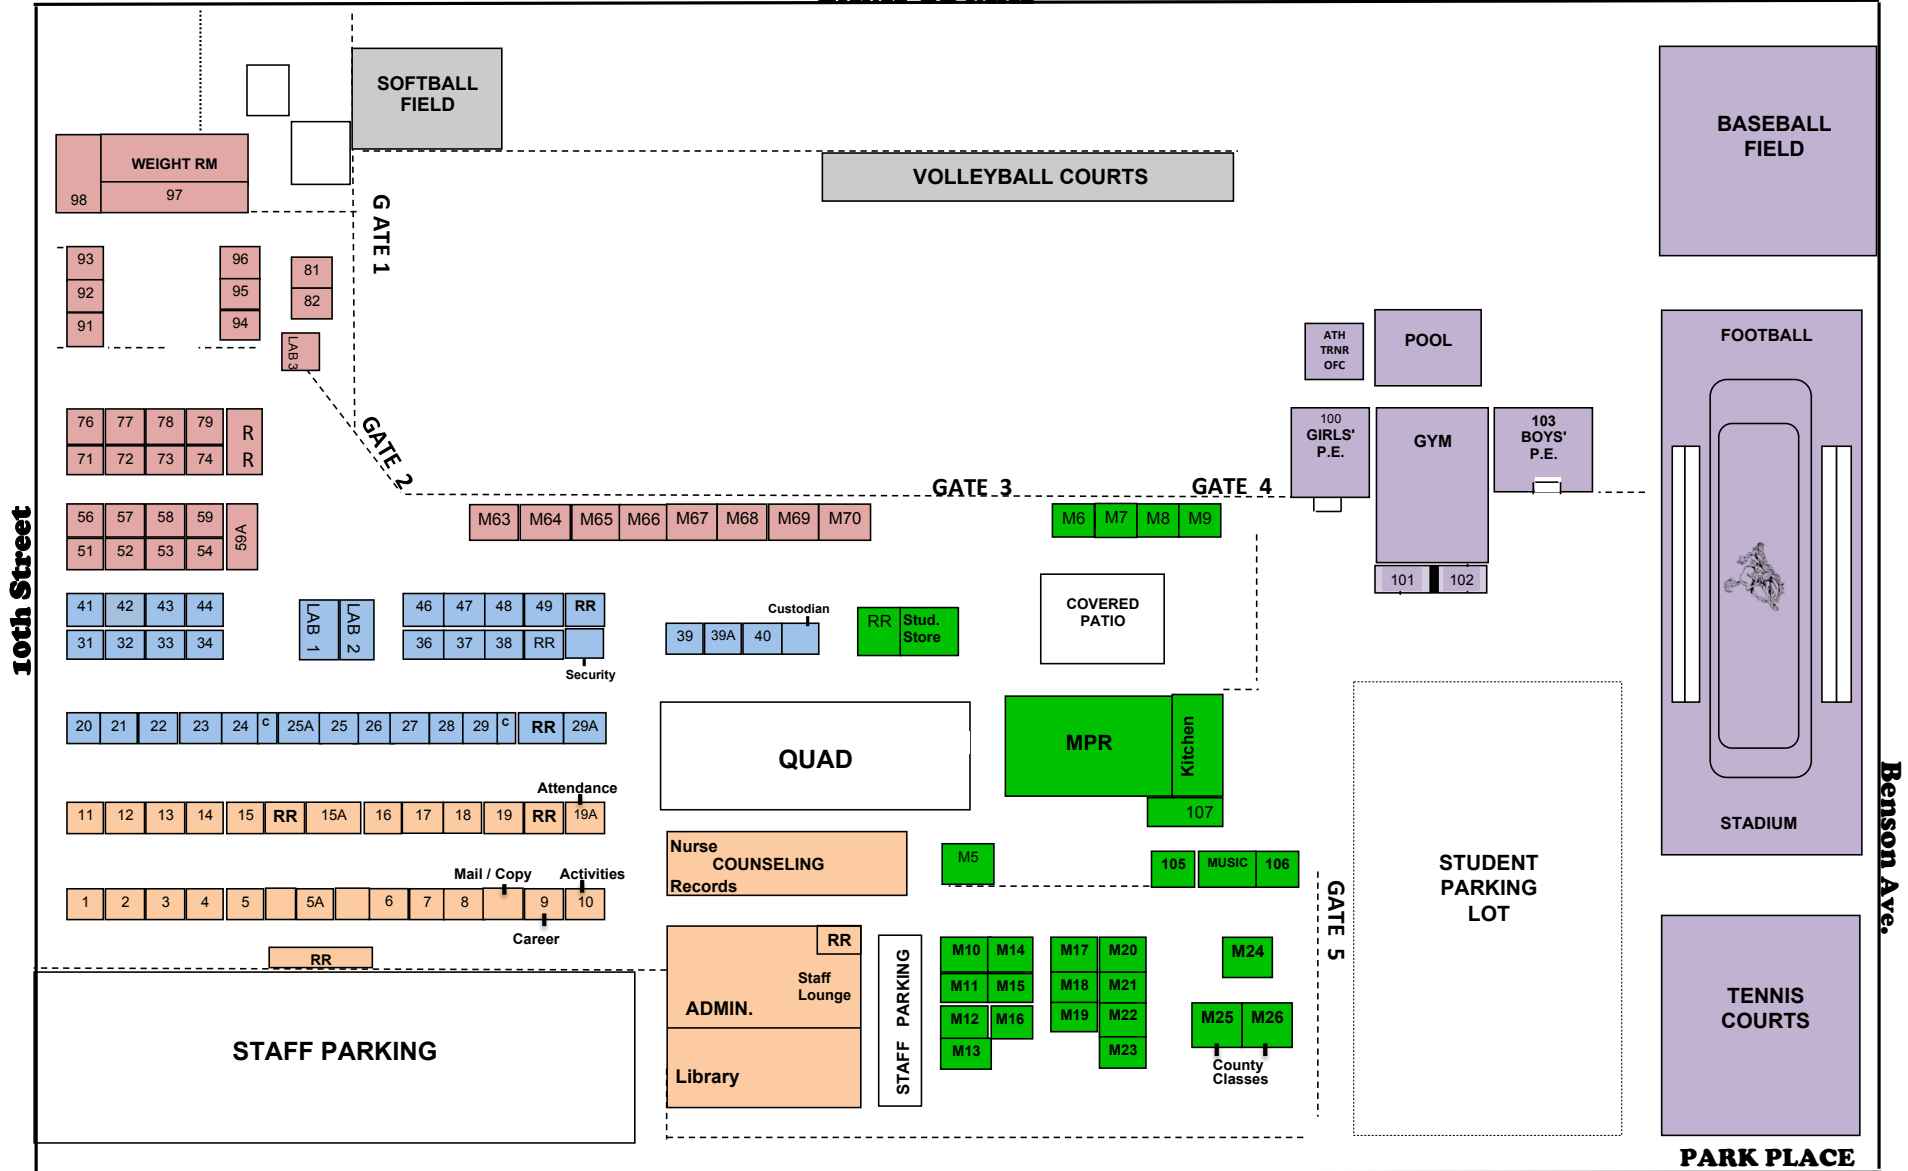

# Chino High School

## CAMPUS MAP

JEFFERSON AVE.

10th Street

Benson Ave.

PARK PLACE